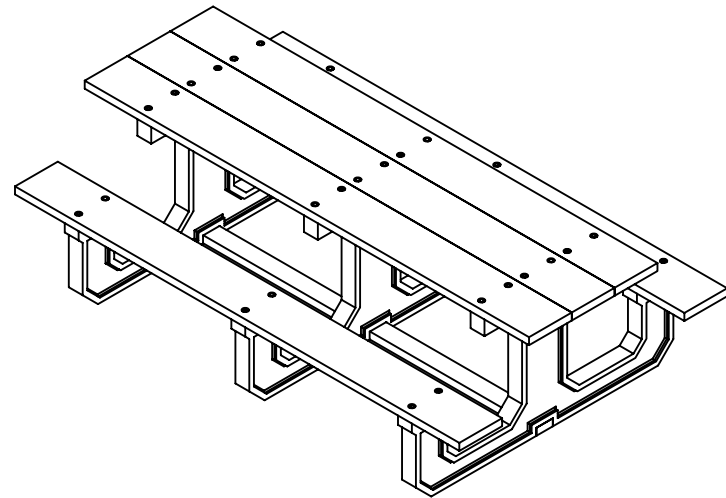

TOP VIEW

3D ISOMETRIC VIEW

FRONT VIEW

SIDE VIEW

STANDARD COLORS

OPTIONAL COLORS

INSERT COLOR CODE IN PRODUCT NUMBER
 BLUE= BLU, CEDAR= CED, GRAY= GRA, GREEN= GRE,
 RED= RED, BLACK= BLA, BROWN=BRO, WHITE=WHI

EXAMPLE: 8FT. CEDAR PARK PLACE PICNIC TABLE =
 PB 8CEDPARKP

8 Ft. Park Place Table Spec Sheet

©COPYRIGHT 2013-2033

THIS COPYRIGHTED MATERIAL IS THE PROPERTY OF FROG FURNISHINGS AND SHALL NOT BE REPRODUCED, PUBLISHED OR DISCLOSED TO OTHERS WITHOUT AUTHORIZATION AND CANNOT BE USED IN ANY WAY AGAINST OR DETRIMENTAL TO JAYHAWK PLASTICS INC. OLATHE, KANSAS USA