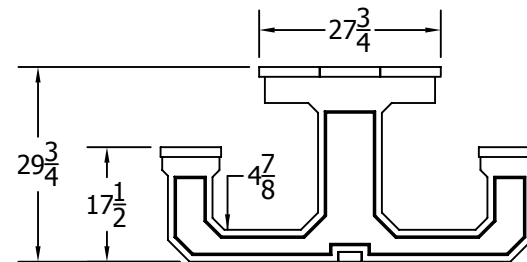

TOP VIEW

3D ISOMETRIC VIEW

FRONT VIEW

SIDE VIEW

STANDARD COLORS

OPTIONAL COLORS

INSERT COLOR CODE IN PRODUCT NUMBER
 BLUE= BLU, CEDAR= CED, GRAY= GRA, GREEN= GRE,
 RED= RED, BLACK= BLA, BROWN=BRO, WHITE=WHI

EXAMPLE: 8FT. CEDAR PARK PLACE PICNIC TABLE =
 PB 8CEDPARKP

8 Ft. Park Place Table Spec Sheet

©COPYRIGHT 2013-2033

THIS COPYRIGHTED MATERIAL IS THE PROPERTY OF FROG FURNISHINGS AND SHALL NOT BE REPRODUCED, PUBLISHED OR DISCLOSED TO OTHERS WITHOUT AUTHORIZATION AND CANNOT BE USED IN ANY WAY AGAINST OR DETRIMENTAL TO JAYHAWK PLASTICS INC. OLATHE, KANSAS USA