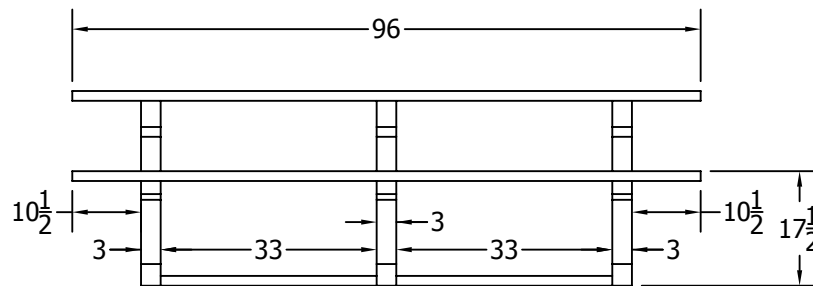

TOP VIEW

3D ISOMETRIC VIEW

FRONT VIEW

SIDE VIEW

STANDARD COLORS

OPTIONAL COLORS

INSERT COLOR CODE IN PRODUCT NUMBER
 BLUE= BLU, CEDAR= CED, GRAY= GRA, GREEN= GRE,
 RED= RED, BLACK= BLA, BROWN=BRO, WHITE=WHI

EXAMPLE: 8FT. CEDAR PARK PLACE PICNIC TABLE =
 PB 8CEDPARKP

8 Ft. Park Place Table Spec Sheet

©COPYRIGHT 2013-2033

THIS COPYRIGHTED MATERIAL IS THE PROPERTY OF FROG FURNISHINGS AND SHALL NOT BE REPRODUCED, PUBLISHED OR DISCLOSED TO OTHERS WITHOUT AUTHORIZATION AND CANNOT BE USED IN ANY WAY AGAINST OR DETRIMENTAL TO JAYHAWK PLASTICS INC. OLATHE, KANSAS USA